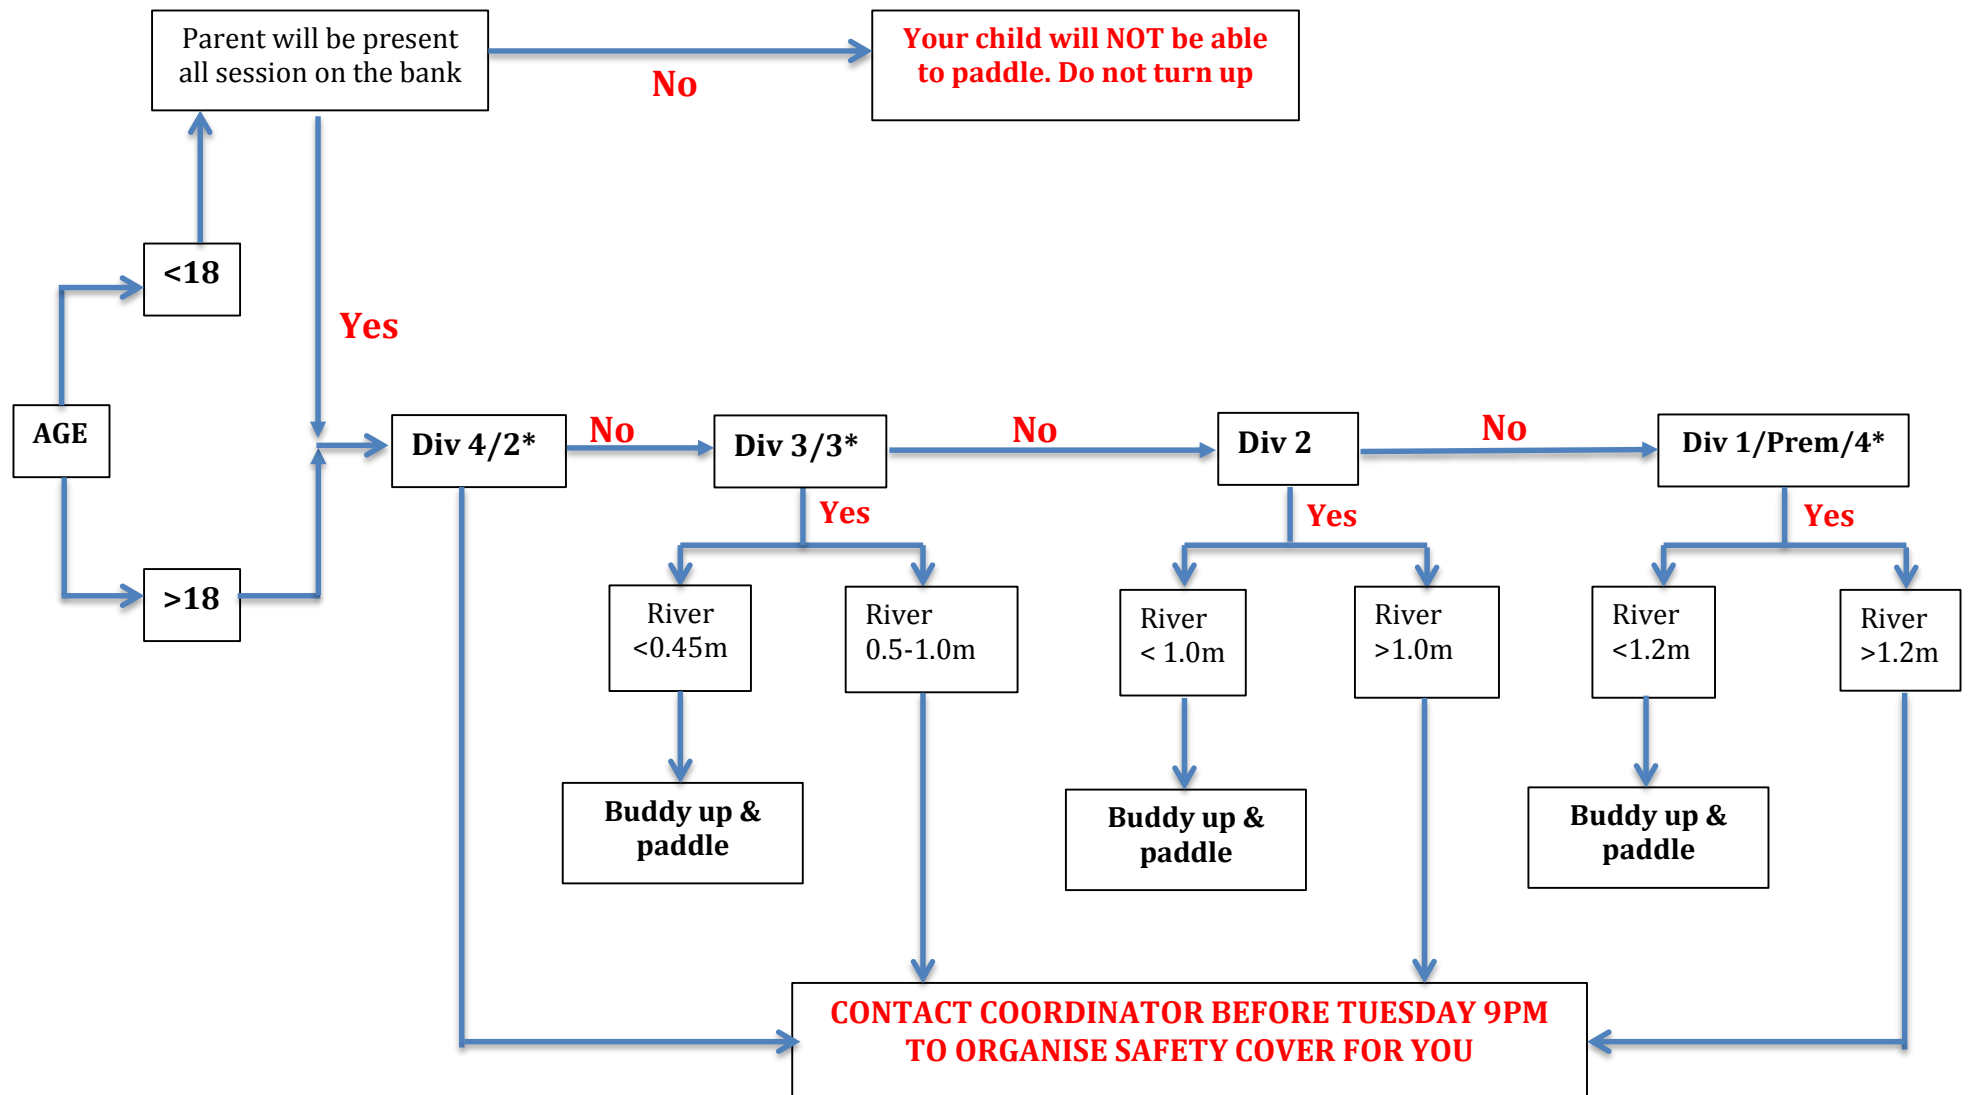

# Paddler Flow Diagram for Thursday Club Night

**You WILL be turned away if inappropriately dressed for conditions & skill level  
The on-site coordinator's decision is final & will be supported by the committee**